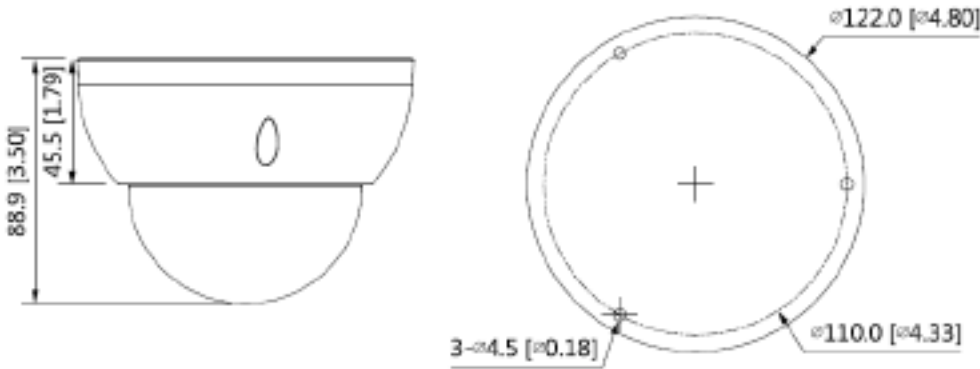

INSD02IRUA

2.1MP UNIVERSAL Motorized
Dome Camera W/IR

Product Specifications

Ceiling Mount	Ceiling Mount	Wall Mount
INSX123	INSX136	INSX203
	Pole Mount	Ceiling Mount
	INSX203 + INSX152	INSX106 + INSX220C

*Design and specifications are subjects to change without notice.